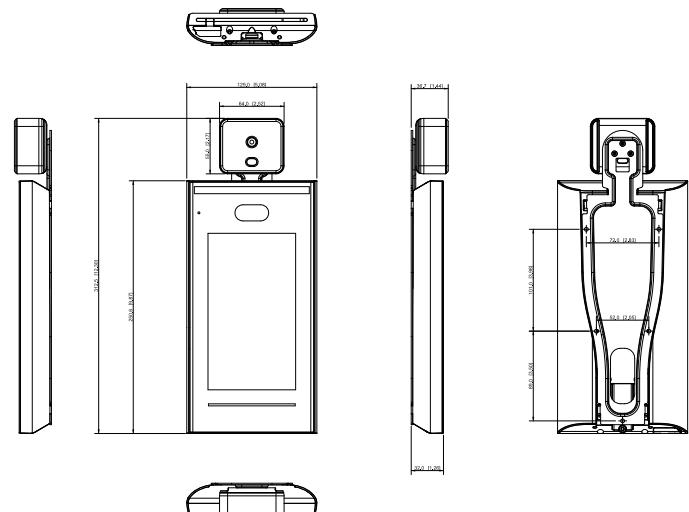

## Port

RS-485	1
RS-232	1
Wiegand	1 (input or output)
USB	2 USB2.0 port
Ethernet	1 1000M Ethernet Port 1 10M/100M Ethernet Port
Alarm Input	2 (Switch quantity)
Alarm Output	2 (Relay)
Alarm Linkage	Yes
Exit Button	1
Door Status Detection	1
Lock Control	1

## General

Power Supply	Provided
Power Supply Mode	DC 12V 2A
Power Consumption	≤24W
Product Dimensions	312.5 mm × 129.0 mm × 36.7 mm (12.30" × 5.08" × 1.44")
Packaging Dimensions	Controller packing: 380 mm × 235 mm × 124 mm (14.96" × 9.25" × 4.88") Protective case: 494 mm × 402 mm × 275 mm (19.45" × 15.83" × 10.83")
Working Temperature	Thermometer disabled: -10°C to +55°C (+14°F to +131°F) Thermometer enabled: +15°C to +30°C (+59°F to +86°F)
Working Humidity	0%RH–90%RH (non-condensing)
Working Environment	Indoor
Gross Weight	2.2 kg (4.85 lb)
Installation	Wall mounted
Certifications	CE/FCC

## Dimensions (mm[inch])

Application